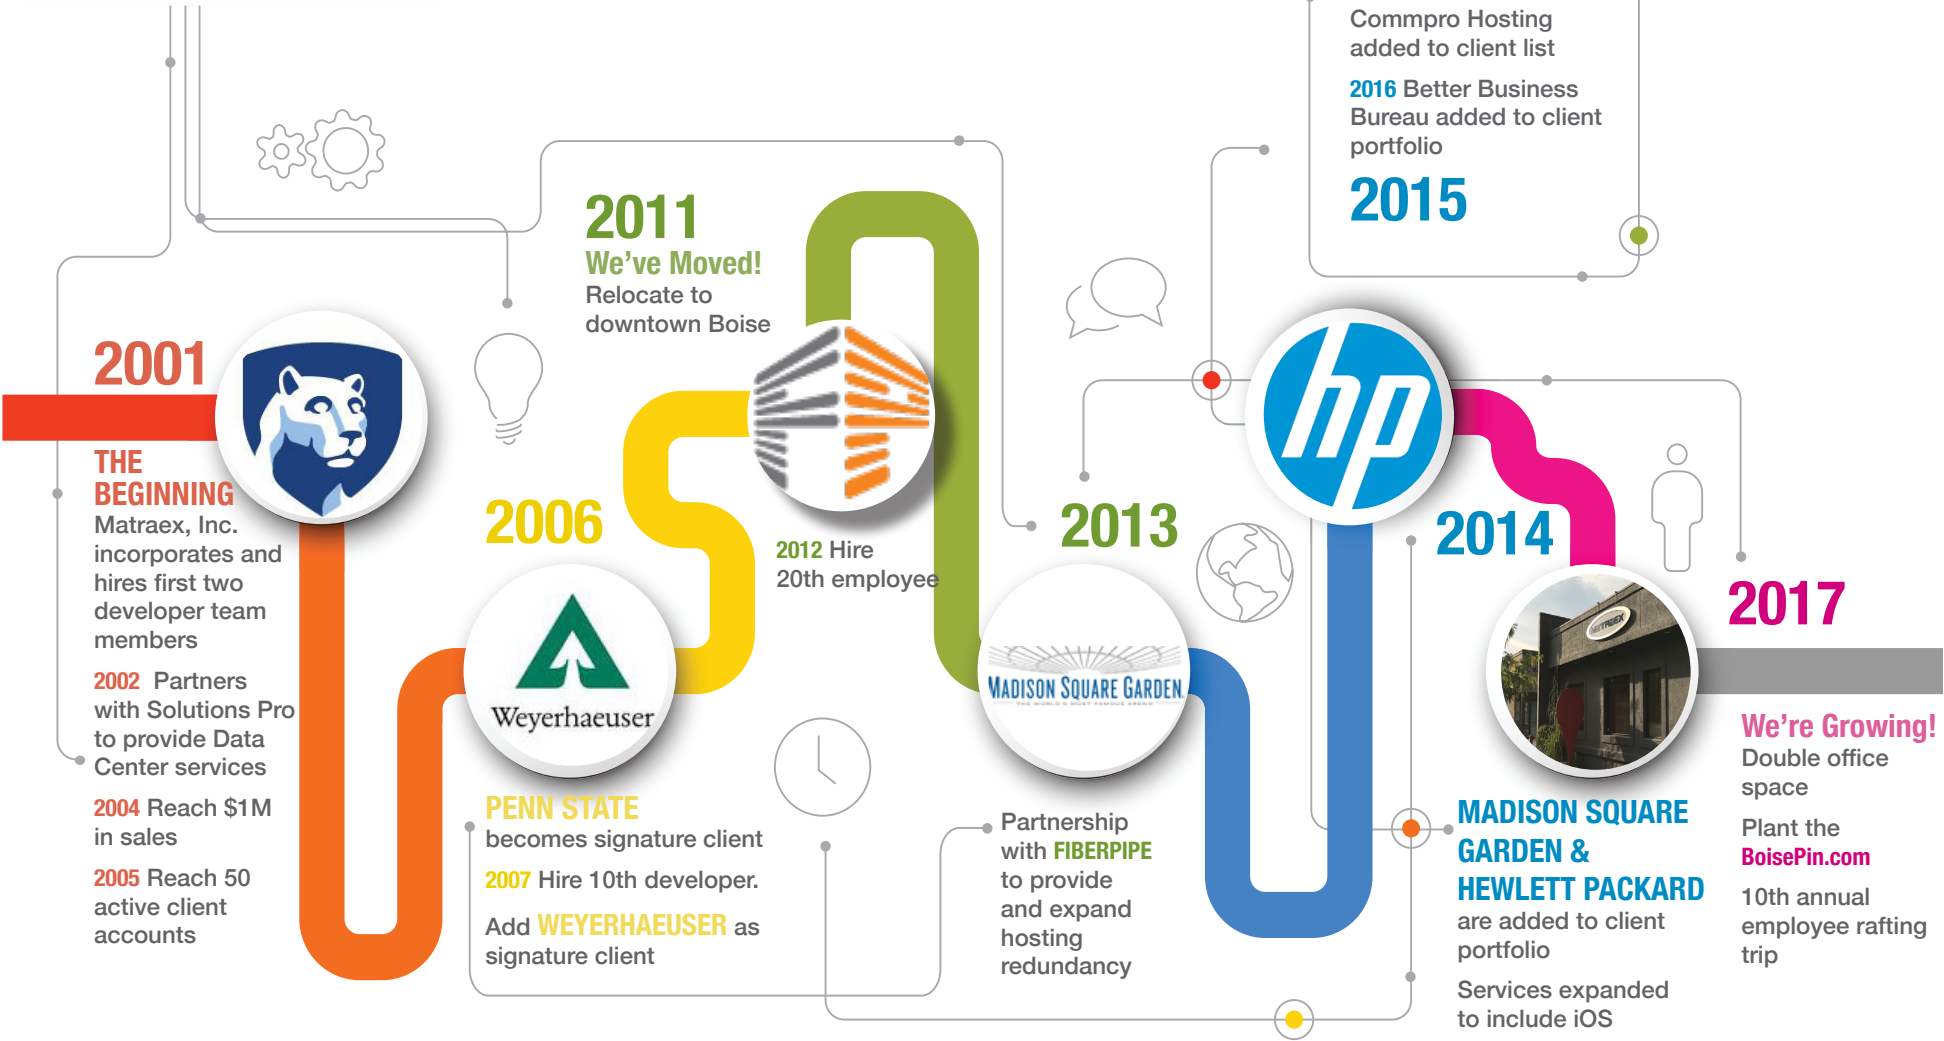

COMPANY MILESTONES

2001

THE BEGINNING
Matraex, Inc. incorporates and hires first two developer team members

2002 Partners with Solutions Pro to provide Data Center services

2004 Reach \$1M in sales

2005 Reach 50 active client accounts

2011
We've Moved!
Relocate to downtown Boise

2006

PENN STATE becomes signature client
2007 Hire 10th developer.
Add **WEYERHAEUSER** as signature client

2012 Hire 20th employee

2013

Partnership with **FIBERPIPE** to provide and expand hosting redundancy

2014

MADISON SQUARE GARDEN & HEWLETT PACKARD are added to client portfolio
Services expanded to include iOS

30th employee hired
Commpro Hosting added to client list

2016 Better Business Bureau added to client portfolio

2015

2017

We're Growing!
Double office space
Plant the **BoisePin.com**
10th annual employee rafting trip